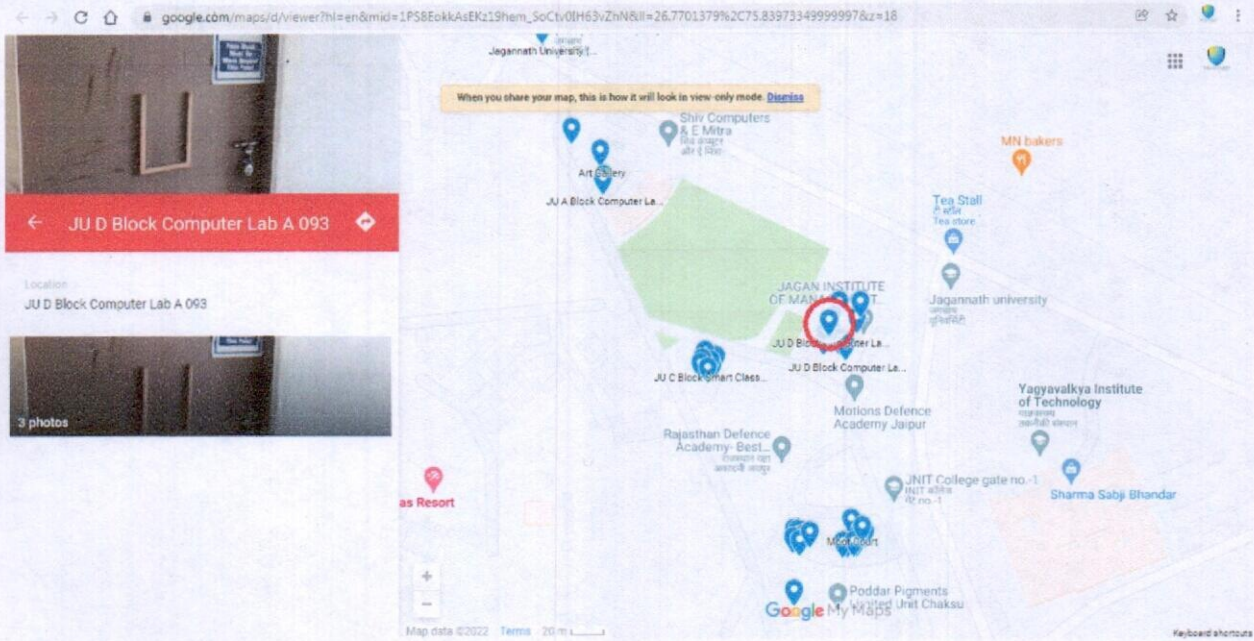

JU D Block Computer Lab A-106

When you share your map, this is how it will look in view-only mode. [Dismiss](#)

Location
JU D Block Smart Class A-106

Latitude
26.77015

Longitude
75.83989

3 photos

Map data ©2022 Terms 20 m

Geo Tag Link

https://www.google.com/maps/d/viewer?hl=en&mid=1PS8EokkAsEKz19hem_SoCtv0IH63vZhN&ll=26.7700444%2C75.83969870000001&z=18

JU D Block Computer Lab A -100

Geo tag Link

Certified True Copy

Registrar
Jagan Nath University, Jaipur

https://www.google.com/maps/d/viewer?hl=en&mid=1PS8EokkAsEKz19hem_SoCtv0IH63vZhN&ll=26.770081599999994%2C75.8397121&z=18

JU D Block Computer Lab A 093

Geo Tag Link

https://www.google.com/maps/d/viewer?hl=en&mid=1PS8EokkAsEKz19hem_SoCtv0IH63vZhN&ll=26.7701379%2C75.839733499999997&z=18