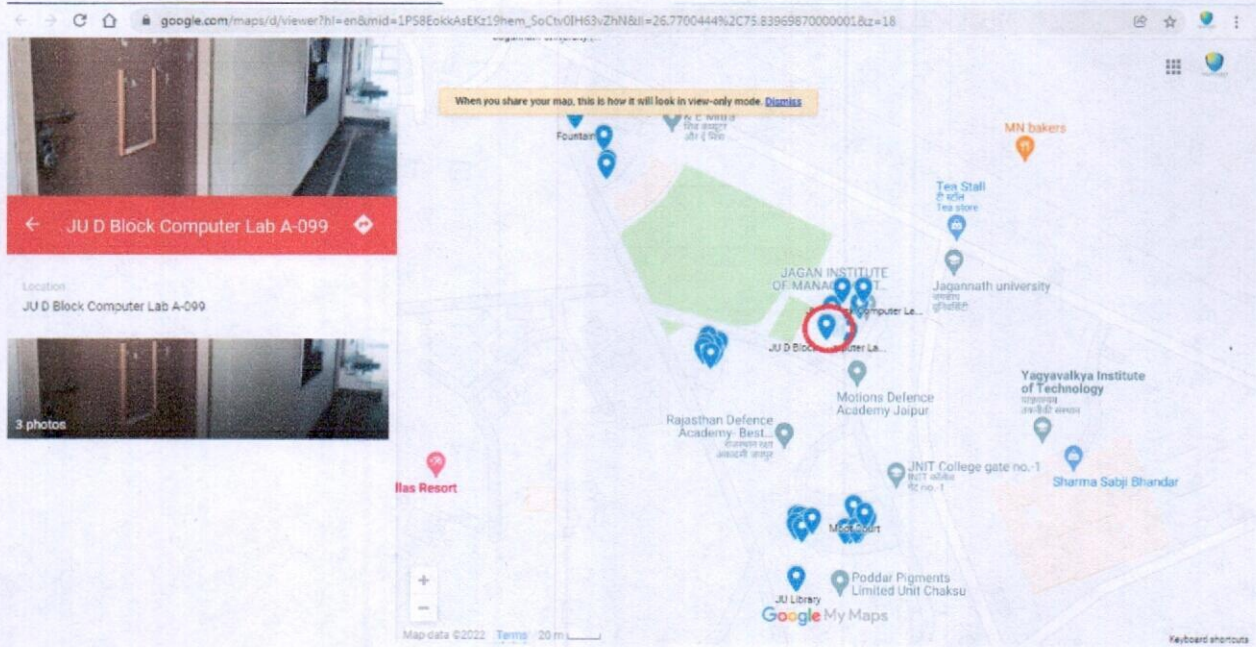

When you share your map, this is how it will look in view-only mode. [Dismiss](#)

Location
JU A Block Computer Lab Basement A-151

2 photos

Map data ©2022 Terms 20 m

Geo Tag Link

https://www.google.com/maps/d/viewer?hl=en&mid=1PS8EokkAsEKz19hem_SoCtv0IH63vZhN&ll=26.770879699999996%2C75.83841570000001&z=18

JU D Block Computer Lab A-106

When you share your map, this is how it will look in view-only mode. [Dismiss](#)

Location
JU D Block Smart Class A-106

Latitude
26.77015

Longitude
75.83989

3 photos

Map data ©2022 Terms 20 m

Geo Tag Link

Certified True Copy

Registrar
Jagannath University, Jaipur

https://www.google.com/maps/d/viewer?hl=en&mid=1PS8EokkAsEKz19hem_SoCtv0IH63vZhN&ll=26.770153000000033%2C75.8398963&z=18

JU D Block Computer Lab A-099

Geo Tag Link

https://www.google.com/maps/d/viewer?hl=en&mid=1PS8EokkAsEKz19hem_SoCtv0IH63vZhN&ll=26.7700444%2C75.83969870000001&z=18

JU D Block Computer Lab A -100

Geo tag Link

Certified True Copy

Registrar
Jagan Nath University, Jaipur