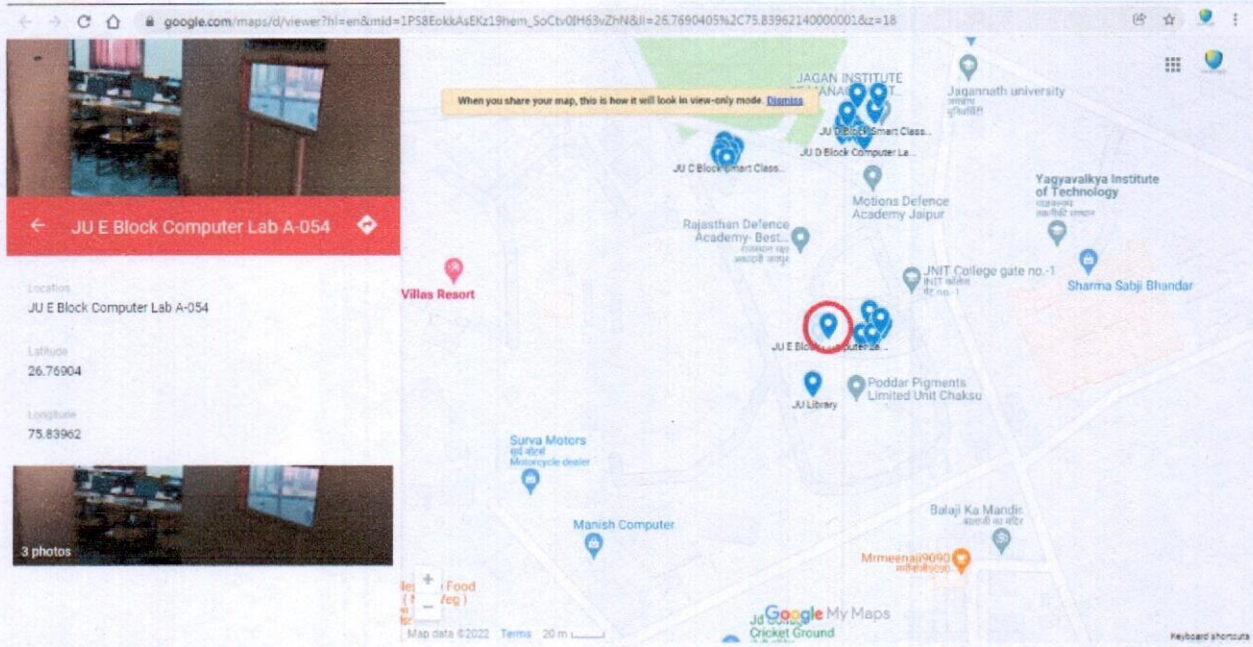

Jagannath University

Sitapura Campus

JU E Block Computer Lab A-022

Geo tag Link

https://www.google.com/maps/d/viewer?hl=en&mid=1PS8EokkAsEKz19hem_SoCtv0IH63vZhN&ll=26.76905300000001%2C75.8395276&z=17

JU E Block Computer Lab A-055

Geo Tag Link

Certified True Copy

Registrar
Jagan Nath University, Jaipur

https://www.google.com/maps/d/viewer?hl=en&mid=1PS8EokkAsEKz19hem_SoCtv0IH63vZhN&ll=26.768683601948442%2C75.83982526752854&z=18

JU E Block Computer Lab A-054

Geo Tag Link

https://www.google.com/maps/d/viewer?hl=en&mid=1PS8EokkAsEKz19hem_SoCtv0IH63vZhN&ll=26.7690405%2C75.8396214000001&z=18

JU A Block Computer Lab First Floor A165

Geo Tag Link

Certified True Copy