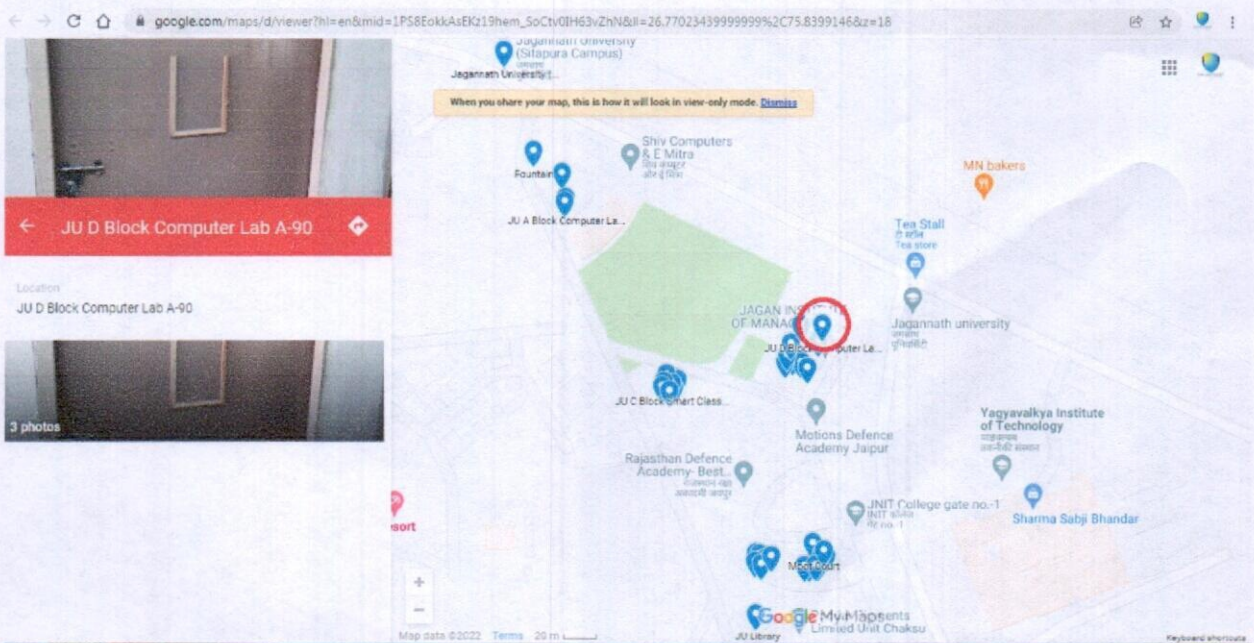

JU D Block Computer Lab A-90

Geo Tag Link

Certified True Copy