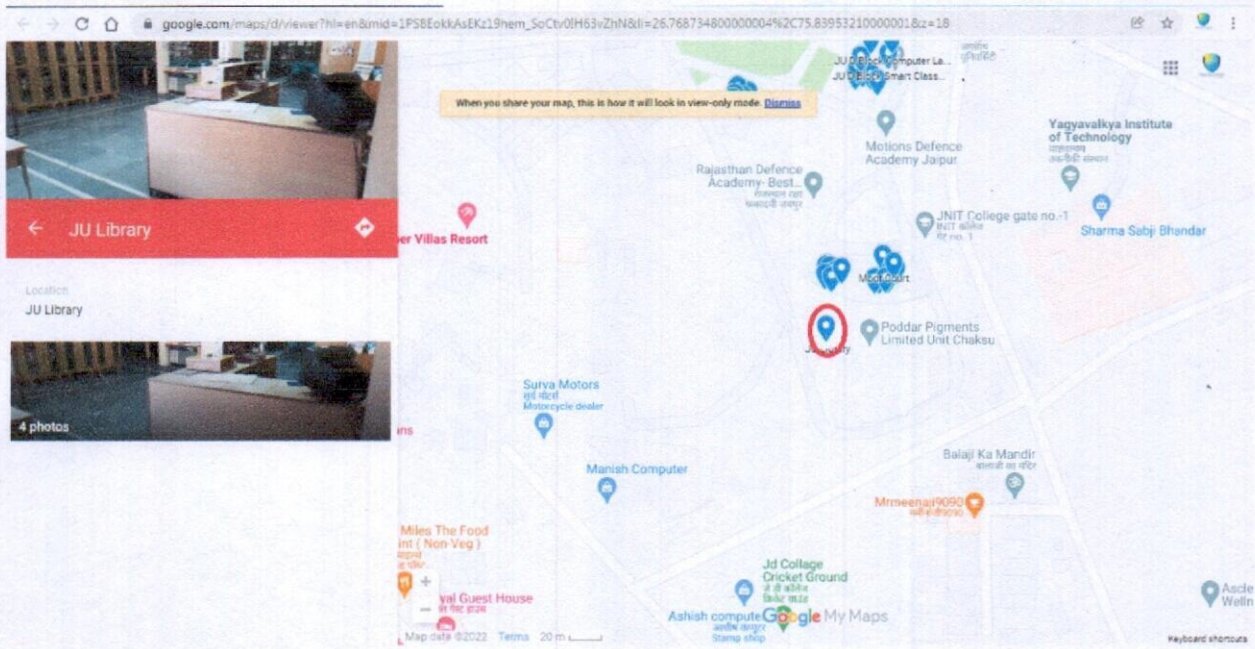

<https://www.google.com/maps/d/viewer?hl=en&mid=1PS8EokkAsEKz19hem_SoCtv0IH63vZhN&ll=26.7700137%2C75.8398315&z=18>

JU Library

Geo Tag Link

<https://www.google.com/maps/d/viewer?hl=en&mid=1PS8EokkAsEKz19hem_SoCtv0IH63vZhN&ll=26.768734800000004%2C75.83953210000001&z=18>