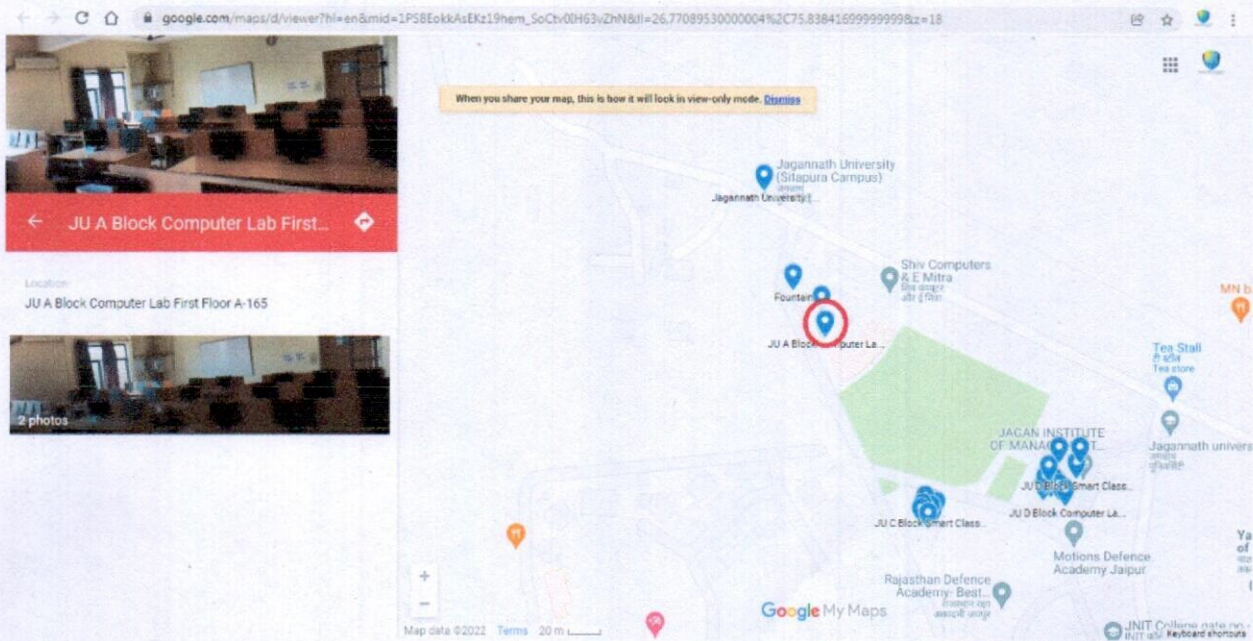

Jagannath University

Sitapura Campus

JU E Block Computer Lab A-022

Geo tag Link

https://www.google.com/maps/d/viewer?hl=en&mid=1PS8EokkAsEKz19hem_SoCtv0IH63vZhN&ll=26.76905300000001%2C75.8395276&z=17

JU E Block Computer Lab A-055

Geo Tag Link

Certified True Copy

Registrar
Jagan Nath University, Jaipur

https://www.google.com/maps/d/viewer?hl=en&mid=1PS8EokkAsEKz19hem_SoCtv0IH63vZhN&ll=26.768683601948442%2C75.83982526752854&z=18

JU E Block Computer Lab A-054

Geo Tag Link

https://www.google.com/maps/d/viewer?hl=en&mid=1PS8EokkAsEKz19hem_SoCtv0IH63vZhN&ll=26.7690405%2C75.8396214000001&z=18

JU A Block Computer Lab First Floor A165

Geo Tag Link

Certified True Copy

When you share your map, this is how it will look in view-only mode. [Dismiss](#)

Location
JU A Block Computer Lab Basement A-151

2 photos

Map data ©2022 Terms 20 m

Geo Tag Link

https://www.google.com/maps/d/viewer?hl=en&mid=1PS8EokkAsEKz19hem_SoCtv0IH63vZhN&ll=26.770879699999996%2C75.83841570000001&z=18