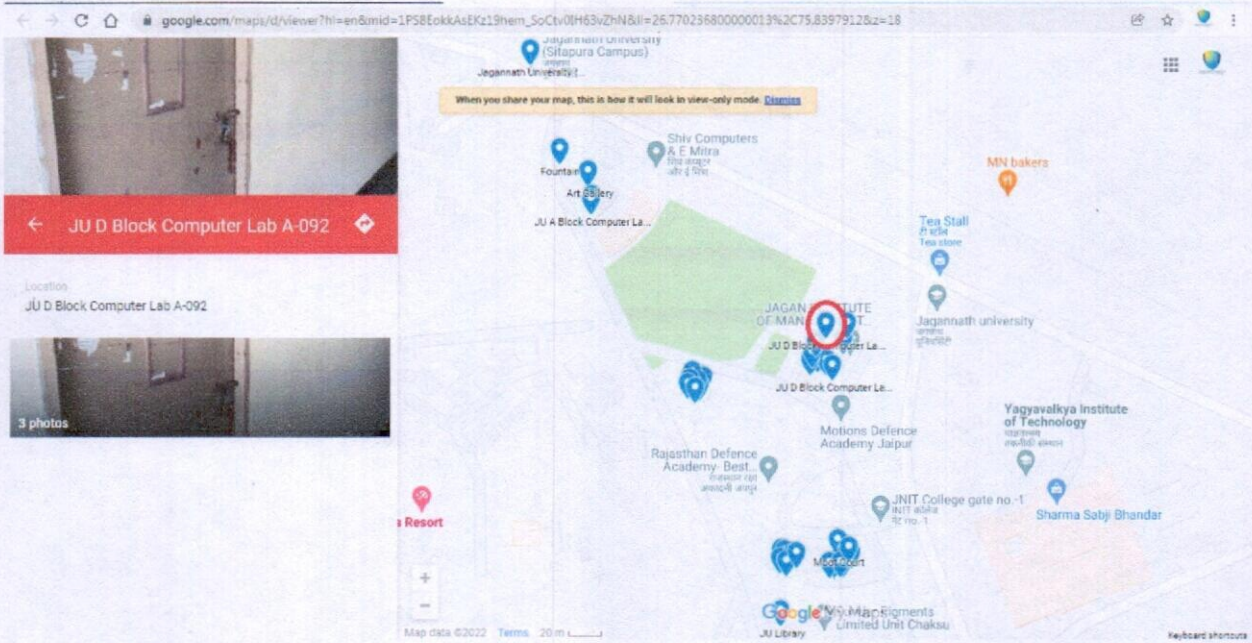

https://www.google.com/maps/d/viewer?hl=en&mid=1PS8EokkAsEKz19hem_SoCtv0IH63vZhN&ll=26.770081599999994%2C75.8397121&z=18

JU D Block Computer Lab A 093

Geo Tag Link

https://www.google.com/maps/d/viewer?hl=en&mid=1PS8EokkAsEKz19hem_SoCtv0IH63vZhN&ll=26.7701379%2C75.839733499999997&z=18

JU D Block Computer Lab A-90

Geo Tag Link

Certified True Copy

Registrar
Jagan Nath University, Jaipur

https://www.google.com/maps/d/viewer?hl=en&mid=1PS8EokkAsEKz19hem_SoCtv0IH63vZhN&ll=26.77023439999999%2C75.8399146&z=18

JU D Block Computer Lab A-092

Geo Tag Link

https://www.google.com/maps/d/viewer?hl=en&mid=1PS8EokkAsEKz19hem_SoCtv0IH63vZhN&ll=26.77023680000013%2C75.8397912&z=18

JU D Block Computer Lab A-103

Geo Tag Link